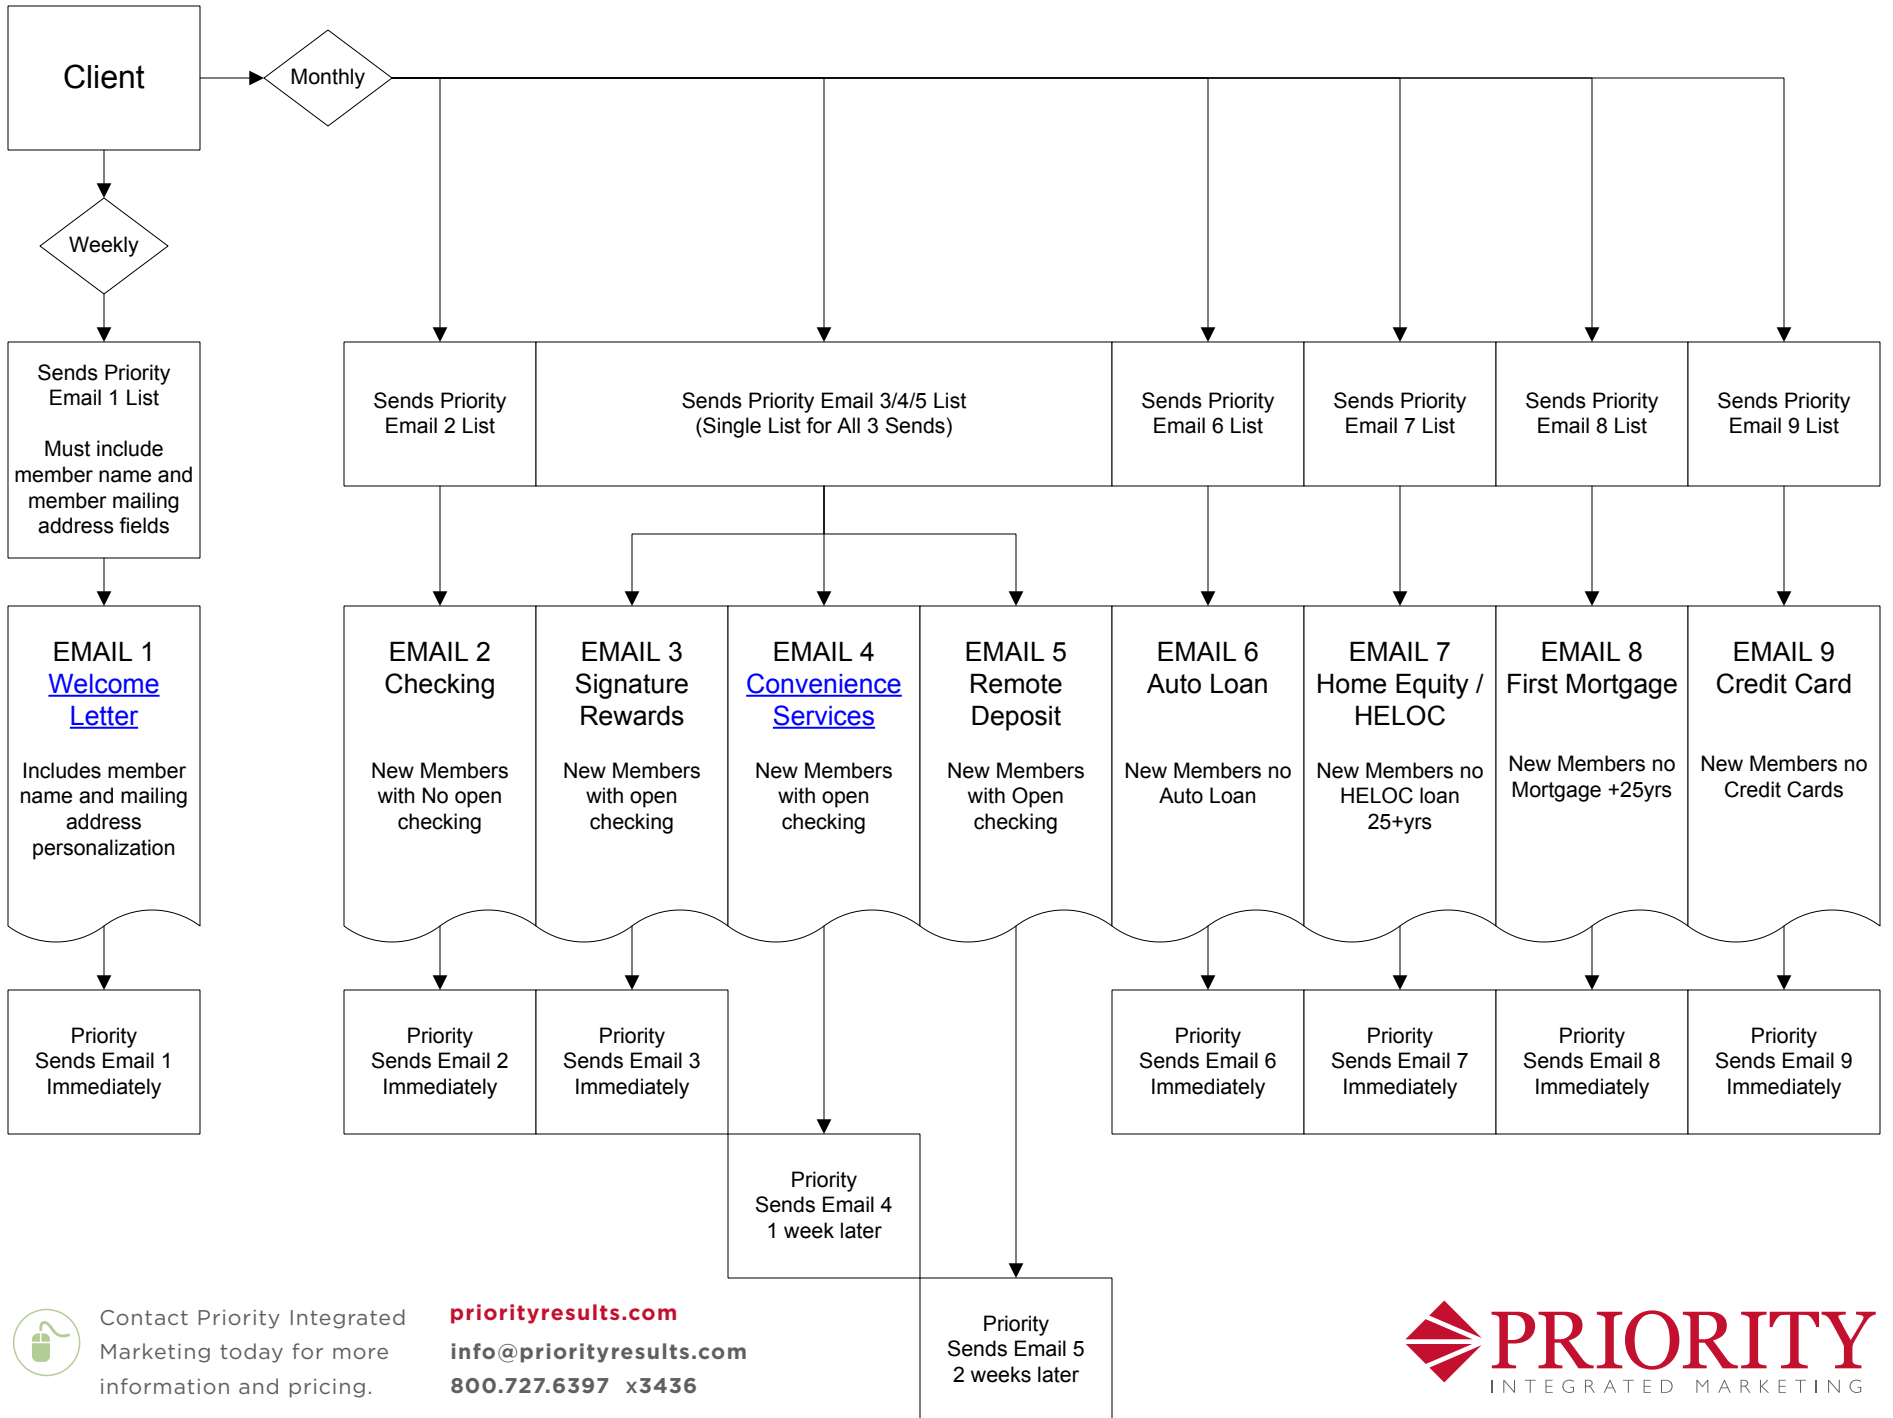

# Sample Email Onboarding Marketing Matrix

Contact Priority Integrated Marketing today for more information and pricing.

**priorityresults.com**  
**info@priorityresults.com**  
**800.727.6397 x3436**